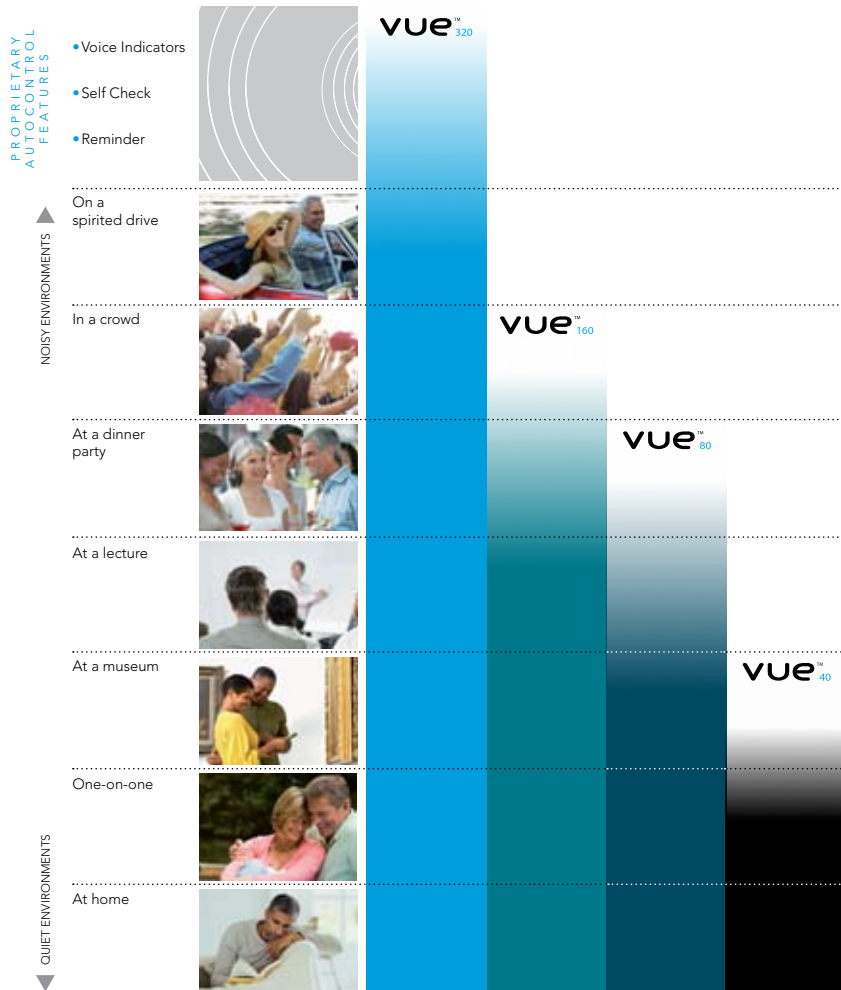

Vue: Offering the widest range of options available.

Vue is the best receiver-in-canal product available on the market today with its best-in-class features optimized by Exeleron Technology. This hearing aid has been designed to perform well in the most challenging listening situations—in a restaurant, driving in a car or listening to a child’s voice.

Vue is available in four technology levels. Each one, as shown to the right, is designed to perform in specific listening environments. Depending on the nature of your listening needs, there is a Vue hearing aid that’s right for you.

Consult your local hearing professional to experience Vue today.

Lifestyle Usage Guide